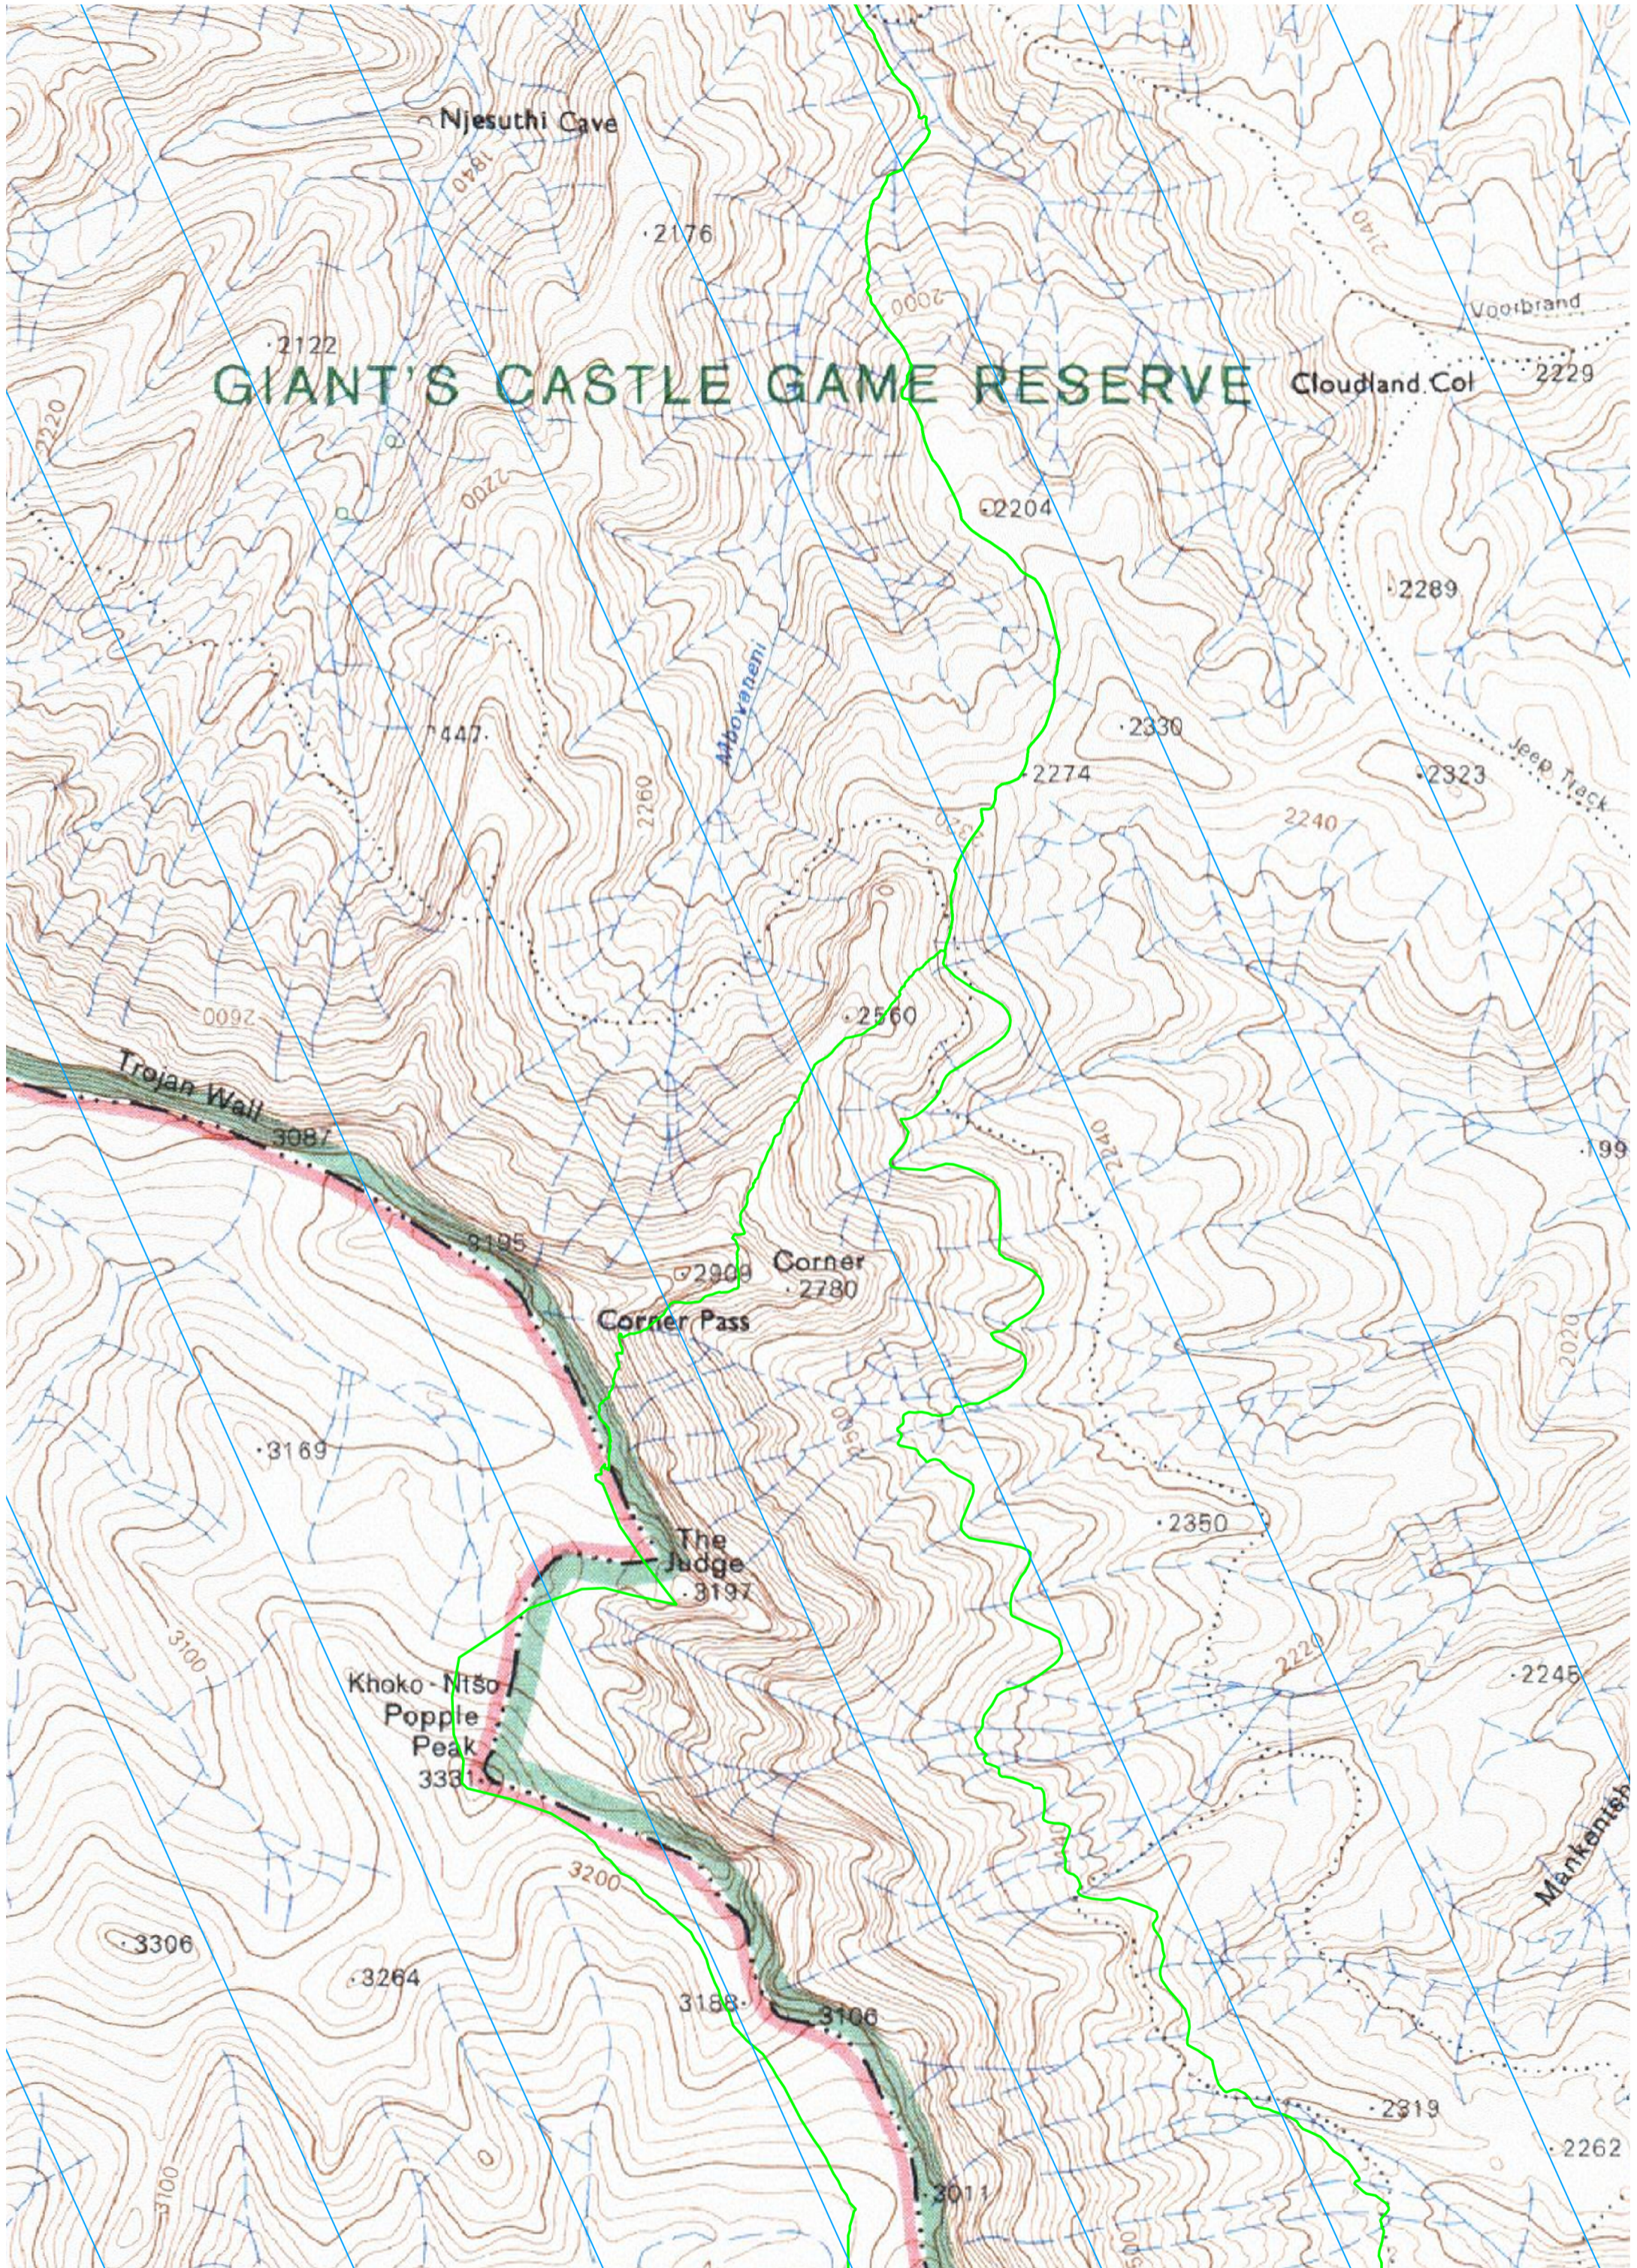

500 0 500 1000 1500 2000 m

Magnetic declination -24.28 degrees on 1 Feb 2020. Rate of change 0.18 degrees West per year.
 Magnetic declination lines shown in light blue.
 Planned route - light green

GIANT'S CASTLE GAME RESERVE

500 0 500 1000 1500 2000 m

Magnetic declination -24.28 degrees on 1 Feb 2020. Rate of change 0.18 degrees West per year.
Magnetic declination lines shown in light blue.
Planned route - light green

500 0 500 1000 1500 2000 m

Magnetic declination -24.28 degrees on 1 Feb 2020. Rate of change 0.18 degrees West per year.
 Magnetic declination lines shown in light blue.
 Planned route - light green

GIANT'S CASTLE GA