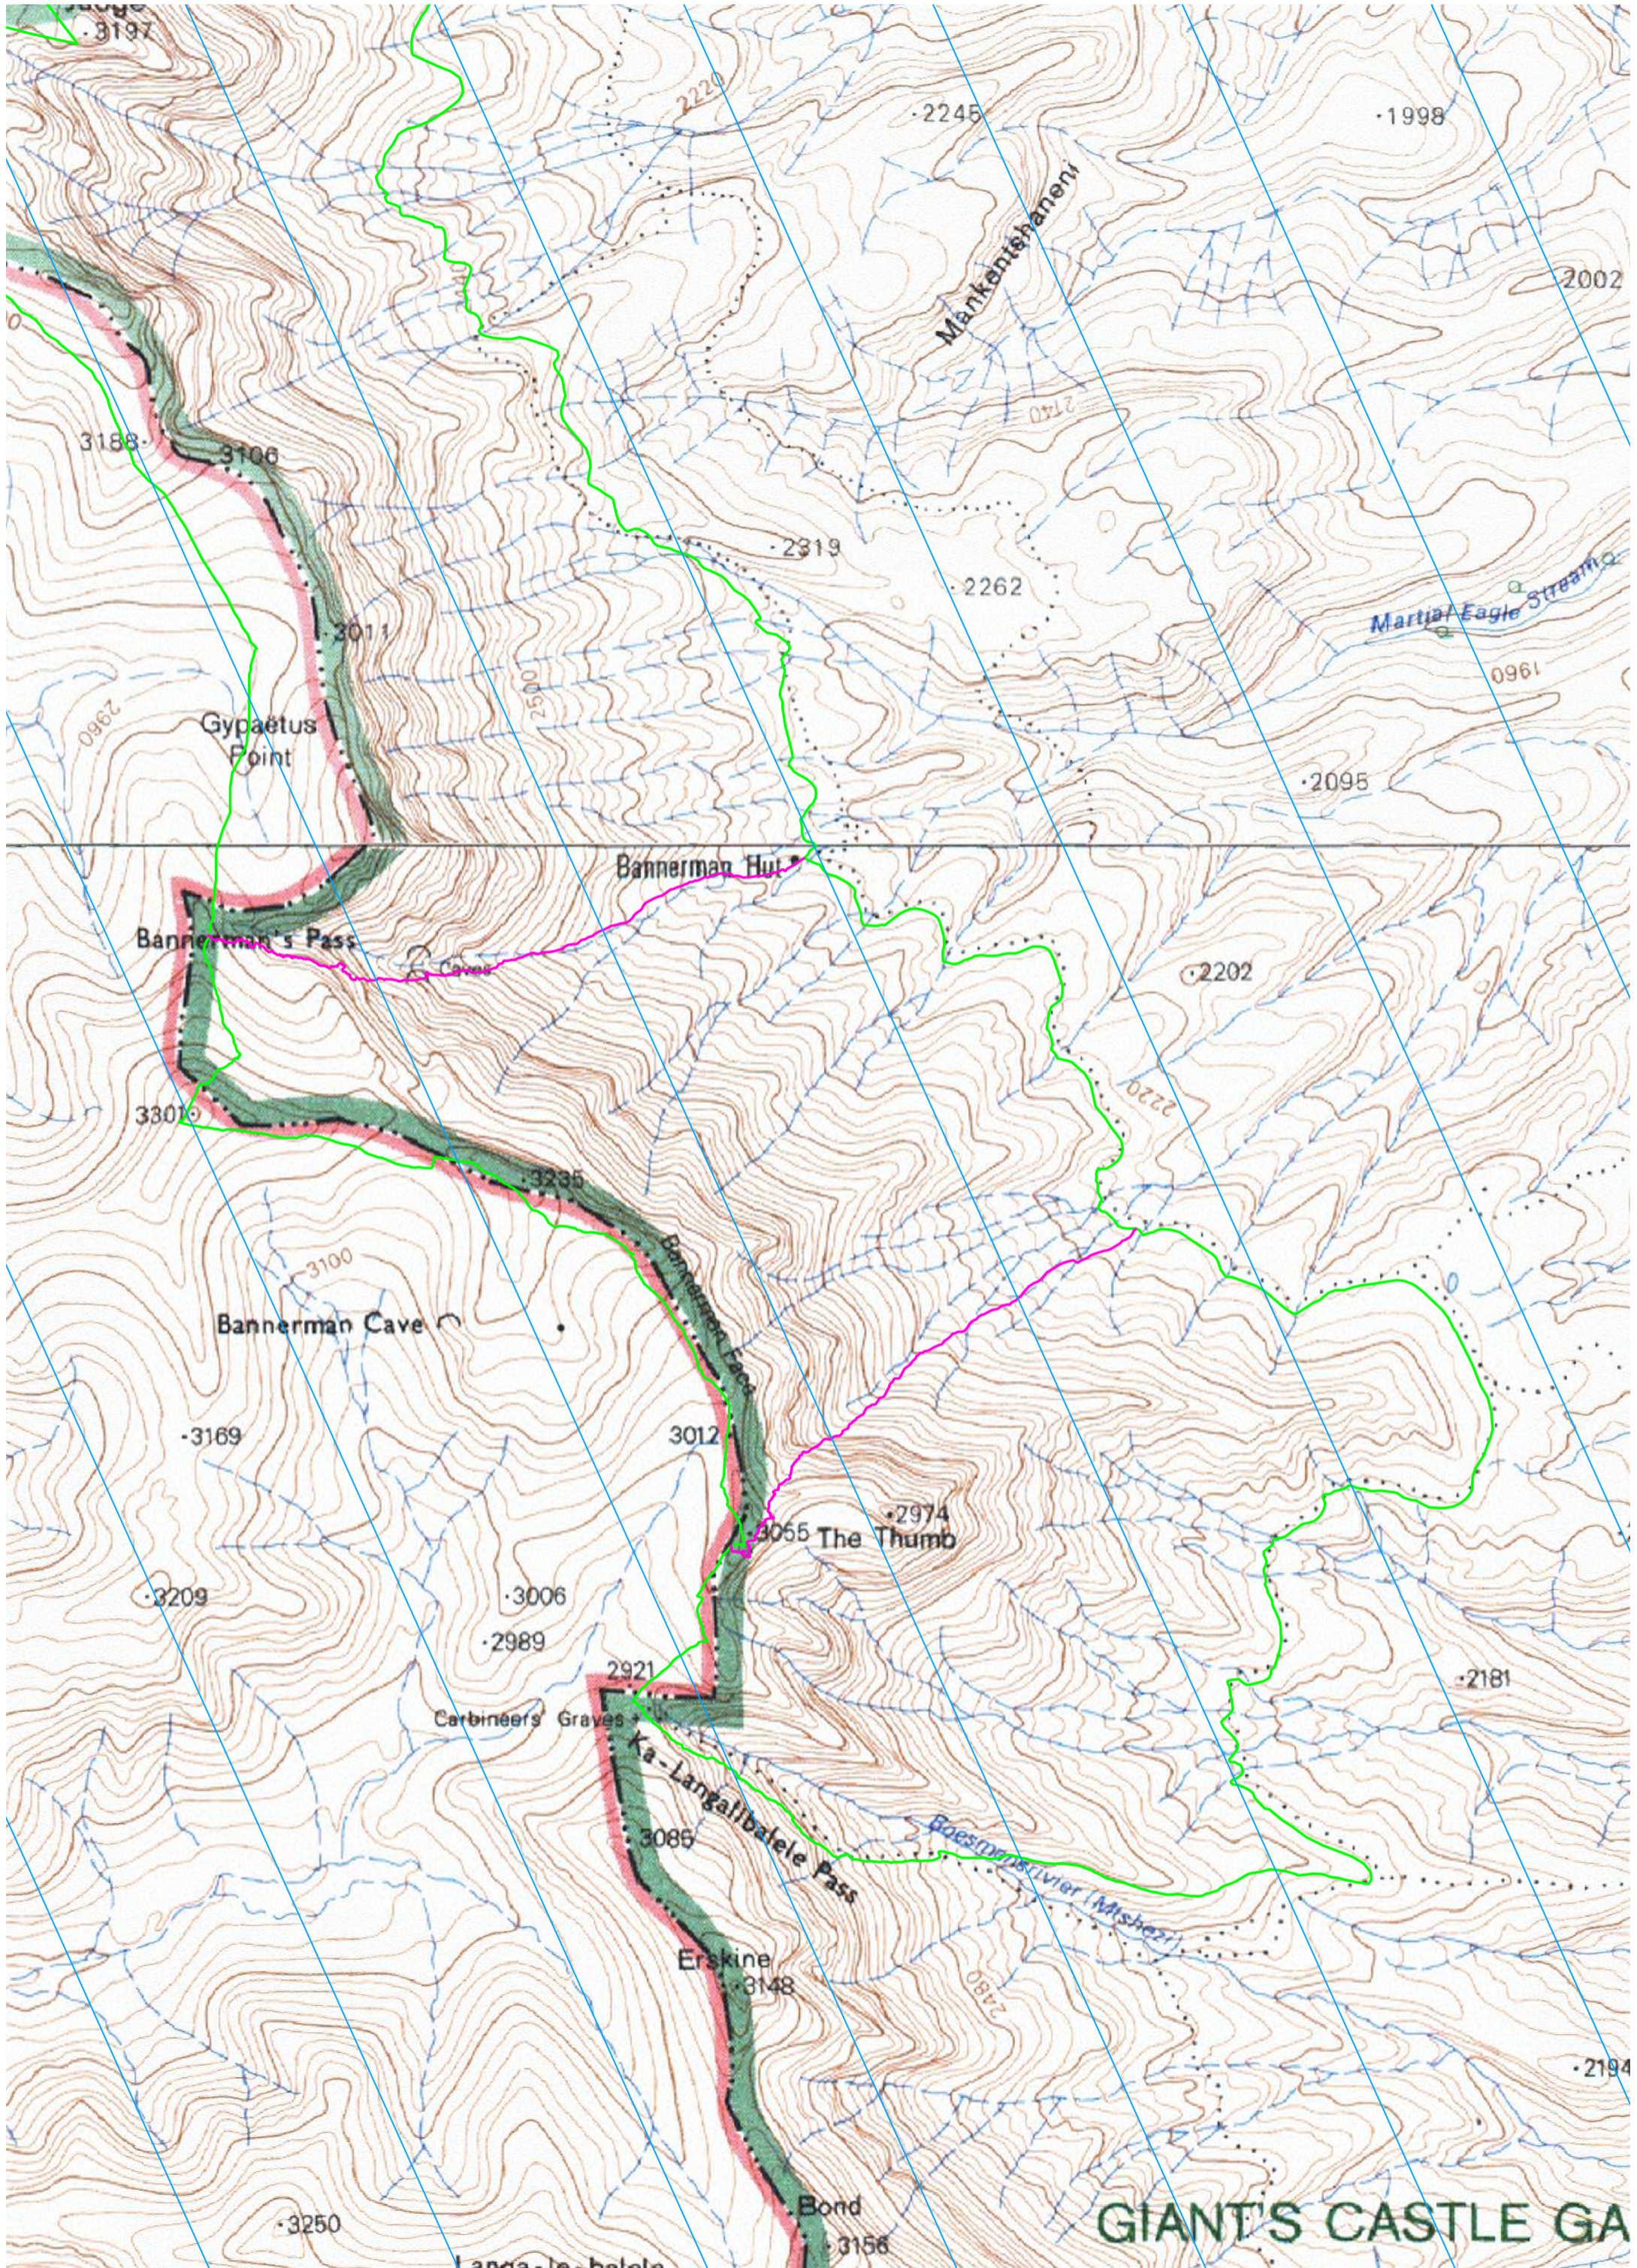

500 0 500 1000 1500 2000 m

Magnetic declination -24.28 degrees on 1 Feb 2020. Rate of change 0.18 degrees West per year.
 Magnetic declination lines shown in light blue.
 Planned route - light green

GIANT'S CASTLE GAME RESERVE

500 0 500 1000 1500 2000 m

Magnetic declination -24.28 degrees on 1 Feb 2020. Rate of change 0.18 degrees West per year.
Magnetic declination lines shown in light blue.
Planned route - light green

500 0 500 1000 1500 2000 m

Magnetic declination -24.28 degrees on 1 Feb 2020. Rate of change 0.18 degrees West per year.
 Magnetic declination lines shown in light blue.
 Planned route - light green

GIANT'S CASTLE GA