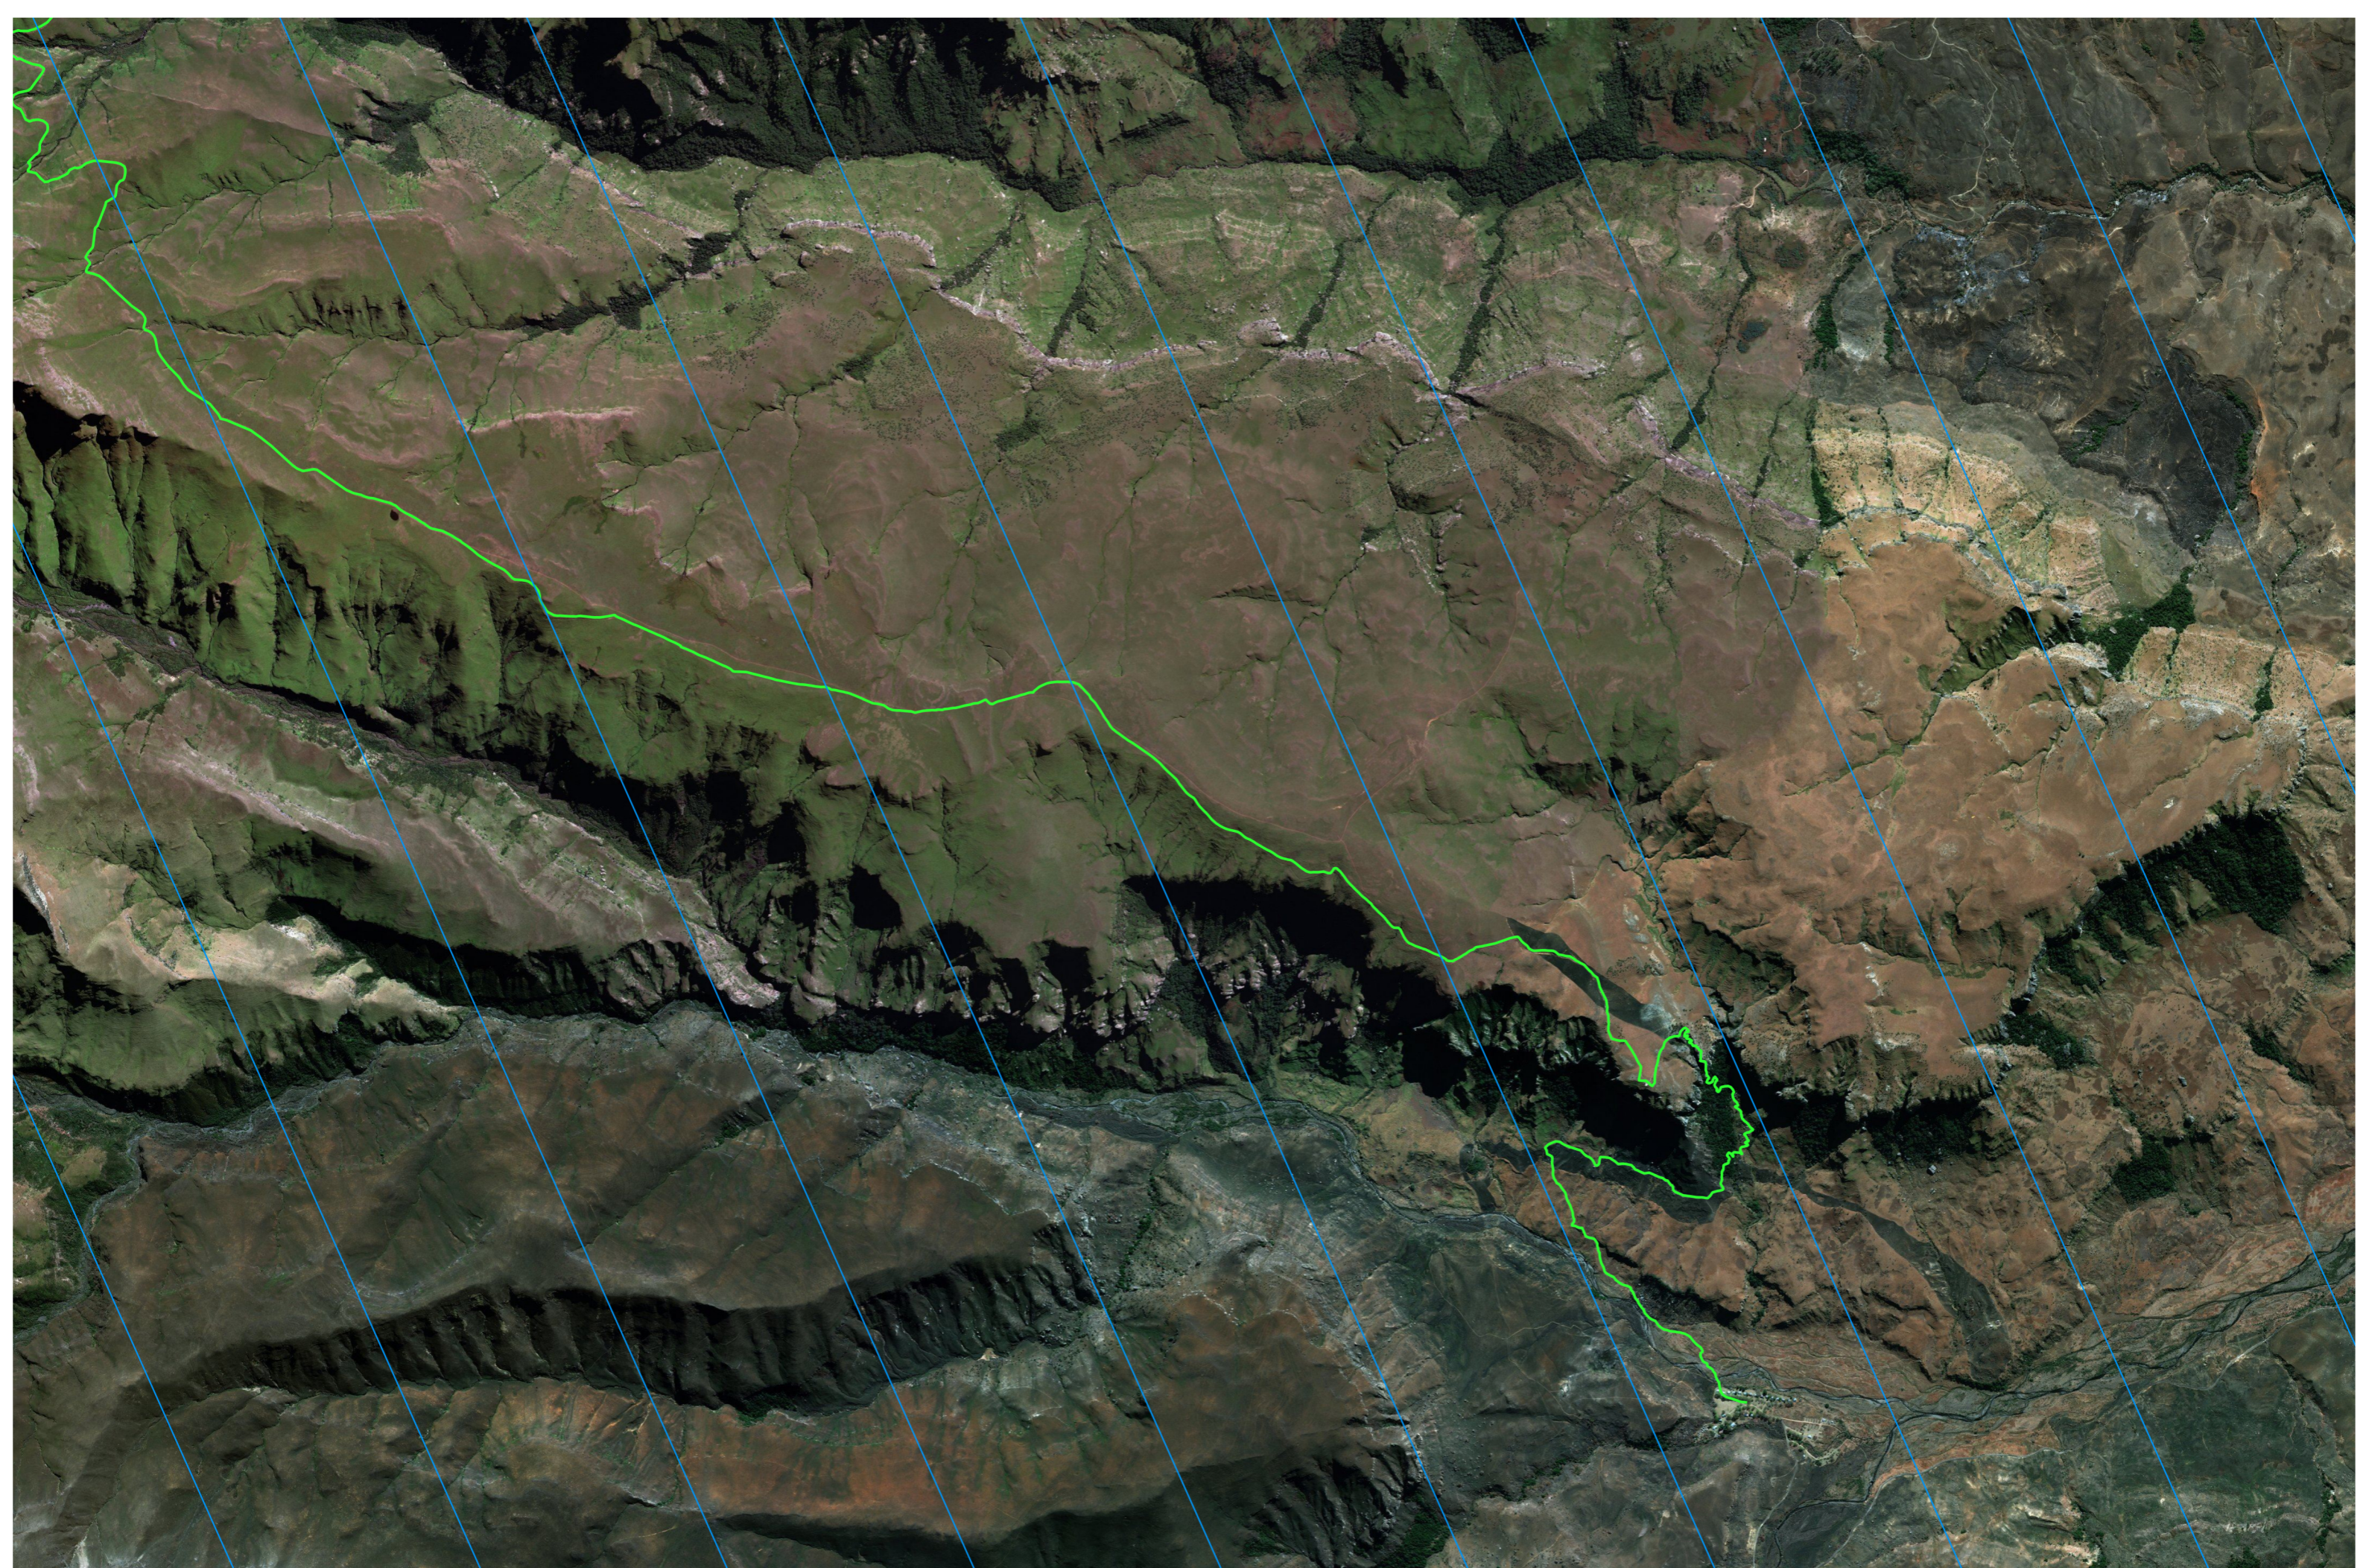

VAR 24.6° W
(2020-02-01)

h WGS84 1600.0 m
ANNUAL DECREASE

0 750 1500 2250 3000 m

Monks Cowel KZN Office - Injisuthi Camp
Green Line

Blue lines indicate magnetic declination on 01/02/2020. Rate of change is 0.18 degrees west per year. Magnetic declination is 24.1 degrees west.

0 750 1500 2250 3000 m

Monks Cowel KZN Office - Injisuthi Camp
Green Line

Blue lines indicate magnetic declination on 01/02/2020. Rate of change is 0.18 degrees west per year. Magnetic declination is 24.1 degrees west.