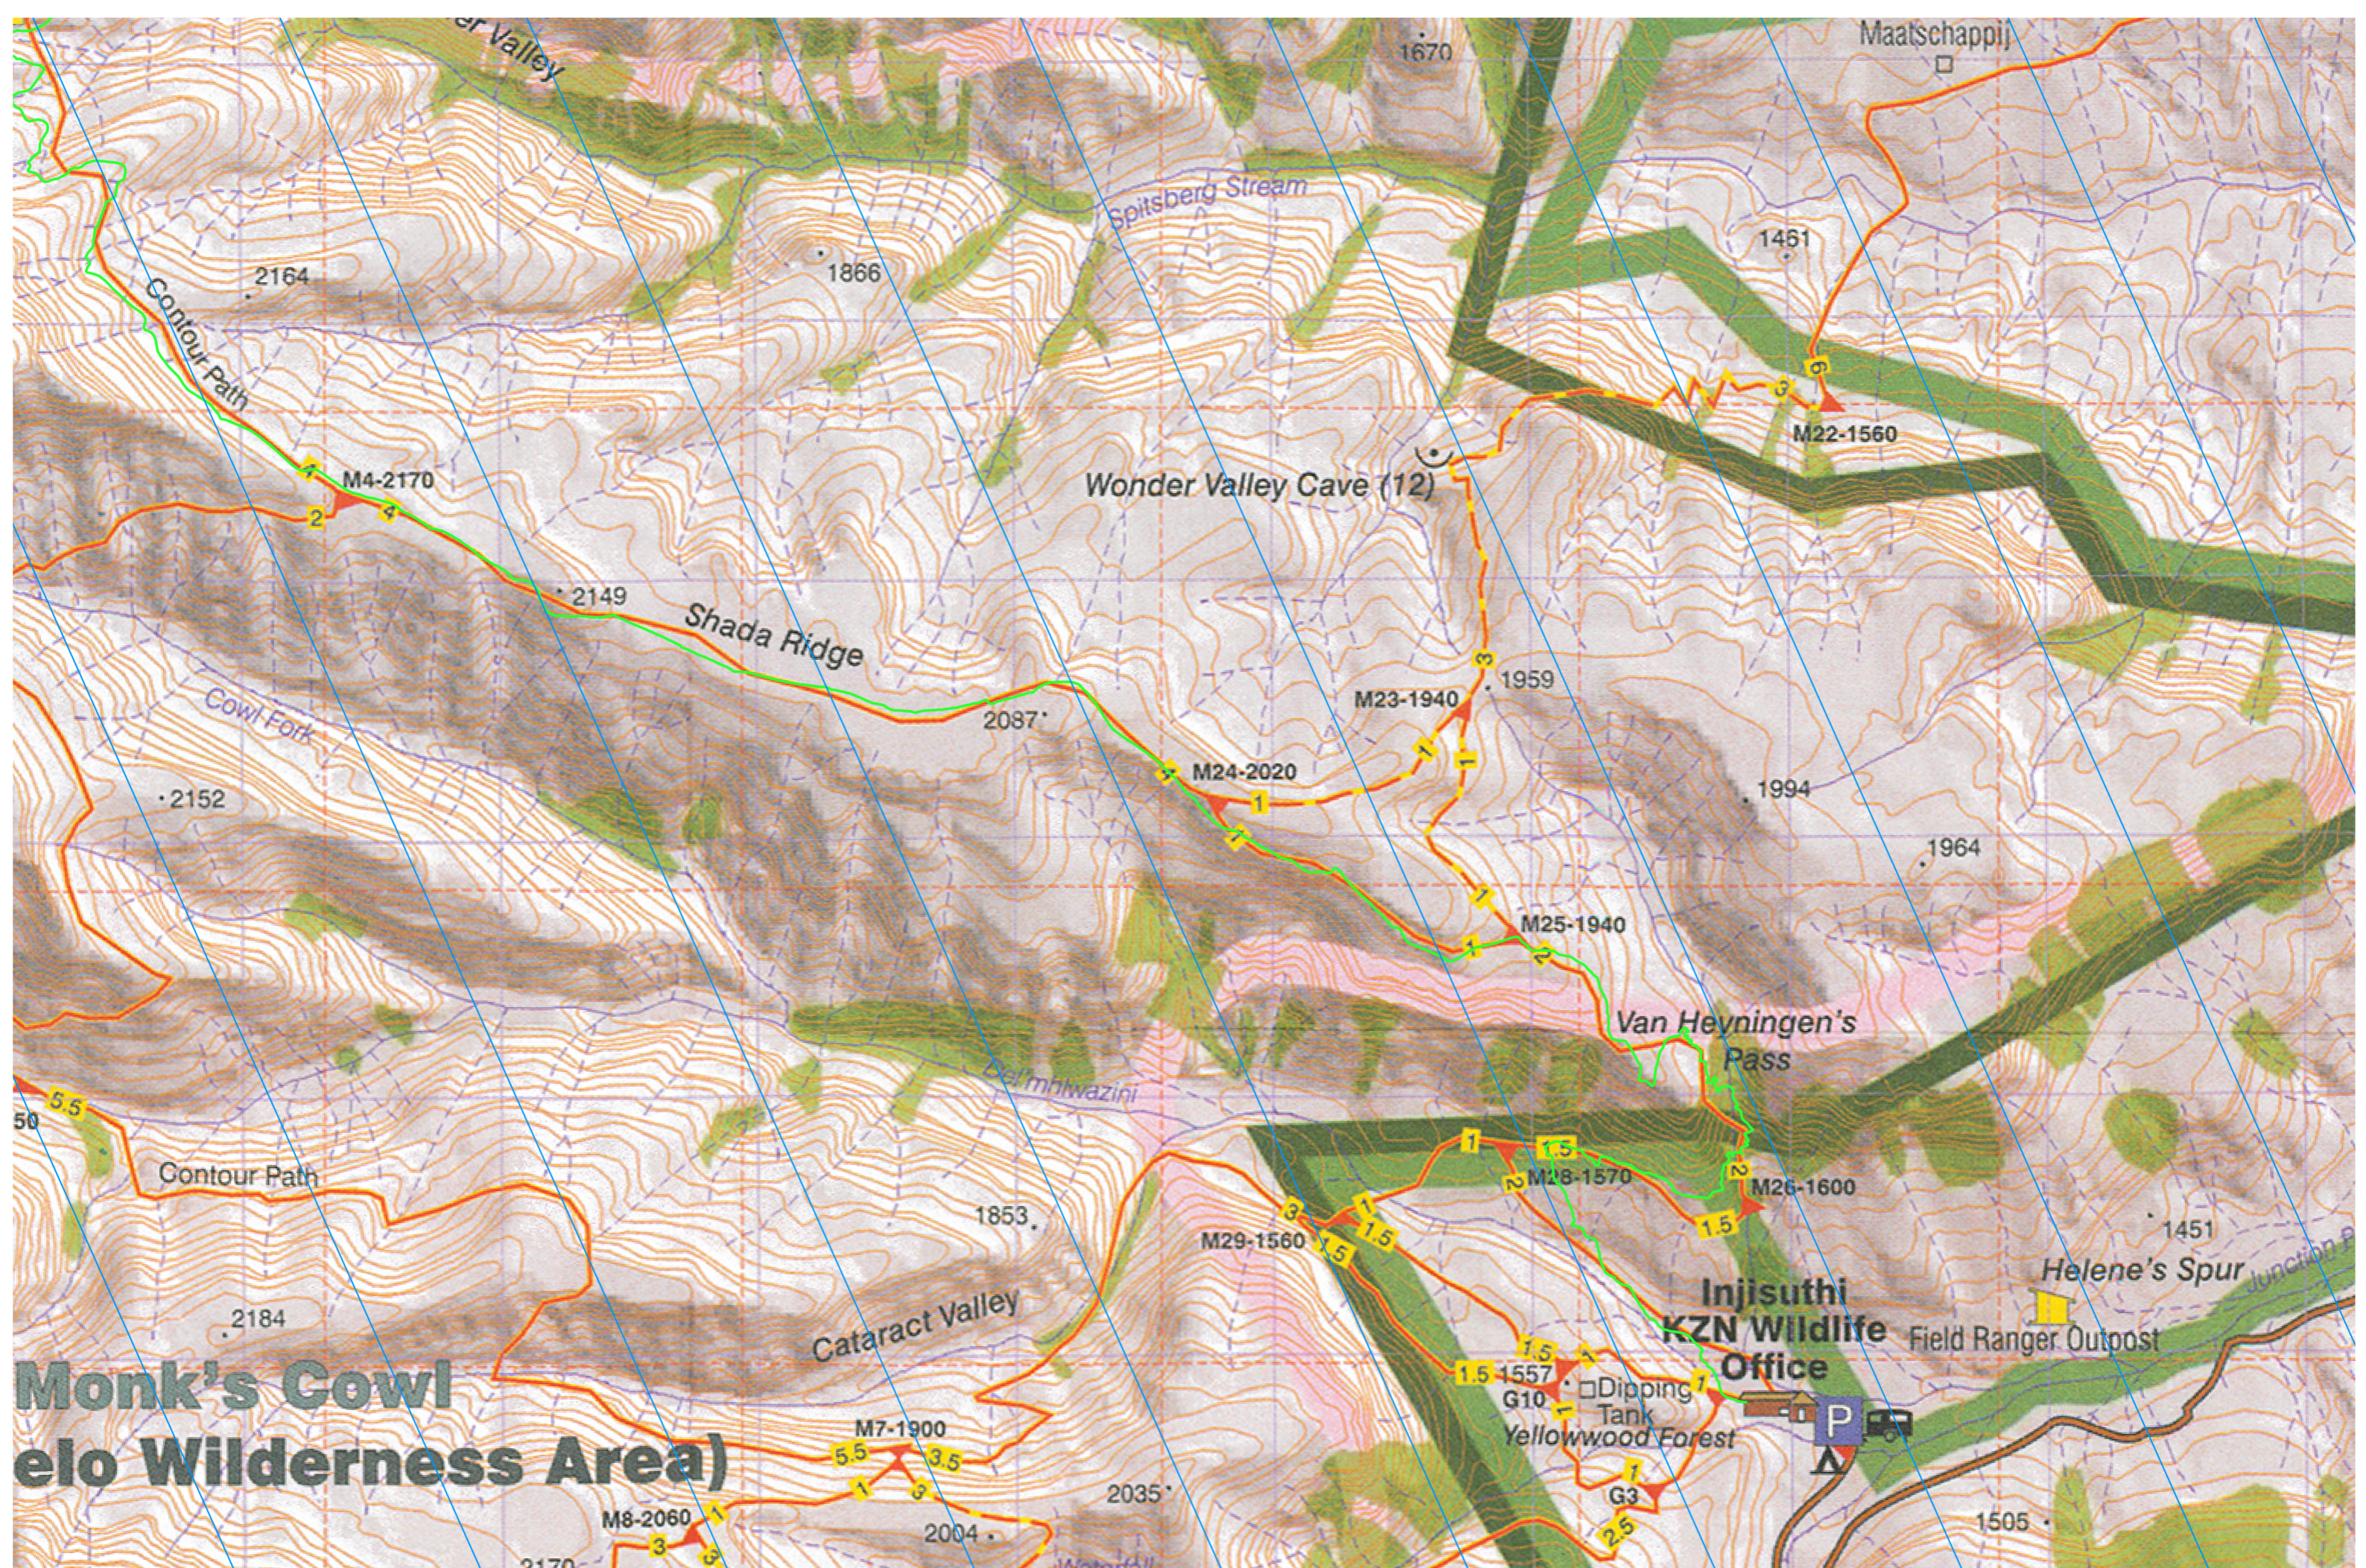

Monks Cowl KZN Office - Injisuthi Camp
Green Line

Blue lines indicate magnetic declination on 01/02/2020. Rate of change is 0.18 degrees west per year. Magnetic declination is 24.1 degrees west.

Monks Cowl KZN Office - Injisuthi Camp Green Line

Blue lines indicate magnetic declination on 01/02/2020. Rate of change is 0.18 degrees west per year. Magnetic declination is 24.1 degrees west.